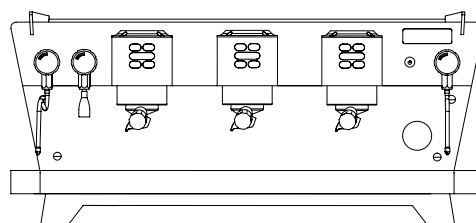

Ergonomic filter-holde

Ergonomic drip tray that increases comfort

Automatic boiler refill

Boiler drain tap located in the center of the drip tray

Programmable AUTO ON/OFF for each weekday

Quick and easy access to the machine for maintenance

New ergonomic steam controls

Volumetric Control

Cup warmer

IBERITAL Connect (optional)

Available in 3 finishes

Choose your best finish

WHITE

BLACK

COLOUR

BLACK Backlit

Available in 2 sizes

Technical Specifications	2 Groups	3 Groups
Coffee boiler capacity	3 L	4 L
Steam boiler capacity	8.3 L	11.5 L
Power	4200 W	4200 W
Weight	60,6 Kg	91 Kg
Dimensions L x W x H	845 x 672 x 460 mm	1016 x 672 x 460 mm
Front distance between legs Side distance: 380 mm	552 mm	828 mm
