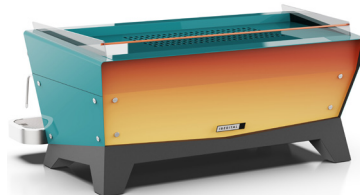

IBERITAL

Speciality coffee lovers, meet power

Iberital VISTA

DUAL BOILER Technology

Because your goals are on the horizon, and
IBERITAL VISTA is what keeps you moving.

Eco-Designed for comfortable and efficient movement, the height of the Iberital VISTA allows you to better see and interact with the customer, allowing you to effortlessly create a more personalised experience.

Automate and control the parameters of extraction with Iberital VISTA touchscreen display that provides greater precision.

Iberital VISTA comes with a dual boiler system, one boiler for coffee and one boiler for hot water and steam. With greater control, the barista can set the correct and precise temperature for serving coffee and ensure high temperature stability, even in peak hours and high demand coffee shops.

New ergonomic steam controls

Volumetric Control

Cup warmer

IBERITAL Connect (optional)

Available in 3 finishes

Choose your best finish

WHITE

BLACK

COLOUR

BLACK Backlit

Available in 2 sizes

Technical Specifications	2 Groups	3 Groups
Coffee boiler capacity	3 L	4 L
Steam boiler capacity	8.3 L	11.5 L
Power	4200 W	4200 W
Weight	60,6 Kg	91 Kg
Dimensions L x W x H	845 x 672 x 460 mm	1016 x 672 x 460 mm
Front distance between legs Side distance: 380 mm	552 mm	828 mm
