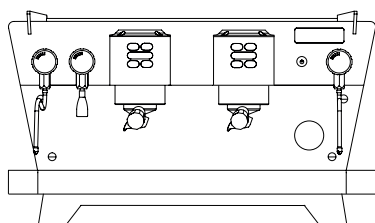

Ergonomic filter-holde

Ergonomic drip tray that increases comfort

Automatic boiler refill

Boiler drain tap located in the center of the drip tray

Programmable AUTO ON/OFF for each weekday

Quick and easy access to the machine for maintenance

New ergonomic steam controls

Volumetric Control

Cup warmer

IBERITAL Connect (optional)

Available in 3 finishes

Choose your best finish

WHITE

BLACK

COLOUR

BLACK Backlit

Available in 2 sizes

Technical Specifications	2 Groups	3 Groups
Coffee boiler capacity	3 L	4 L
Steam boiler capacity	8.3 L	11.5 L
Power	4200 W	4200 W
Weight	60,6 Kg	91 Kg
Dimensions L x W x H	845 x 672 x 460 mm	1016 x 672 x 460 mm
Front distance between legs Side distance: 380 mm	552 mm	828 mm
