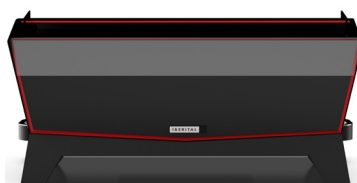

New ergonomic steam controls

Volumetric Control

Cup warmer

IBERITAL Connect (optional)

Available in 3 finishes

Choose your best finish

WHITE

BLACK

COLOUR

BLACK Backlit

Available in 2 sizes

Technical Specifications	2 Groups	3 Groups
Coffee boiler capacity	3 L	4 L
Steam boiler capacity	8.3 L	11.5 L
Power	4200 W	4200 W
Weight	60,6 Kg	91 Kg
Dimensions L x W x H	845 x 672 x 460 mm	1016 x 672 x 460 mm
Front distance between legs Side distance: 380 mm	552 mm	828 mm
