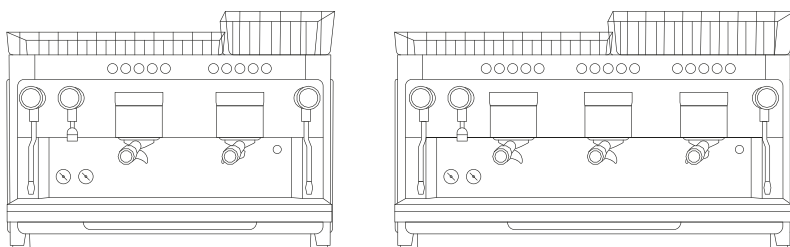

---

Technical specifications	2 Groups	3 Groups
Boiler capacity	14 L	18 L
Power	3800 W	5000 W
Weight	76 Kg	89 Kg
Dimensions L x W x H	785 x 595 x 575 mm	959 x 595 x 575 mm
Front distance between legs Side distance: 349 mm	718 mm	892 mm